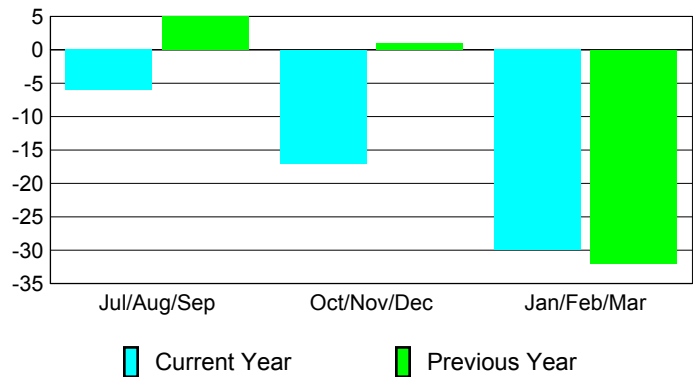

Membership Results 2008-2009

Membership 2007-2008

Month	Net Memb Goal	Actual New Memb	Actual Dropped Memb	Gain/Loss of Memb	Gain/Loss of Memb
Jul/Aug/Sep	2	45	-51	-6	5
Oct/Nov/Dec	2	37	-54	-17	1
Jan/Feb/Mar	20	27	-57	-30	-32
Totals	24	109	-162	-53	-26

Membership Results 2008-2009

Goal, New, Dropped, Gain/Loss

Comparison of Membership Gain/Loss

Current Year Compared to the Previous Year

Gender Comparison 2008-2009