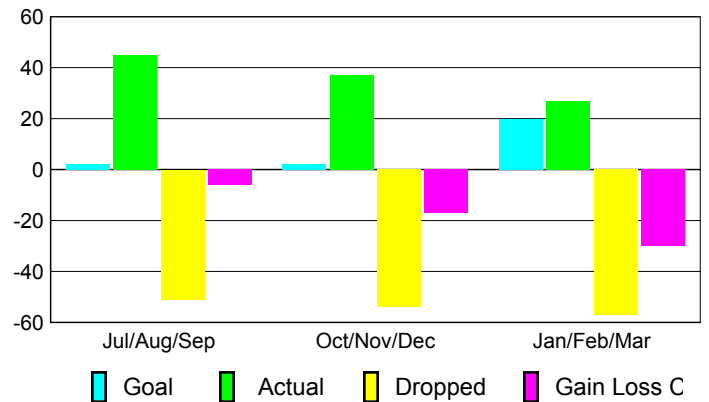

Membership Results 2008-2009

Goal, New, Dropped, Gain/Loss